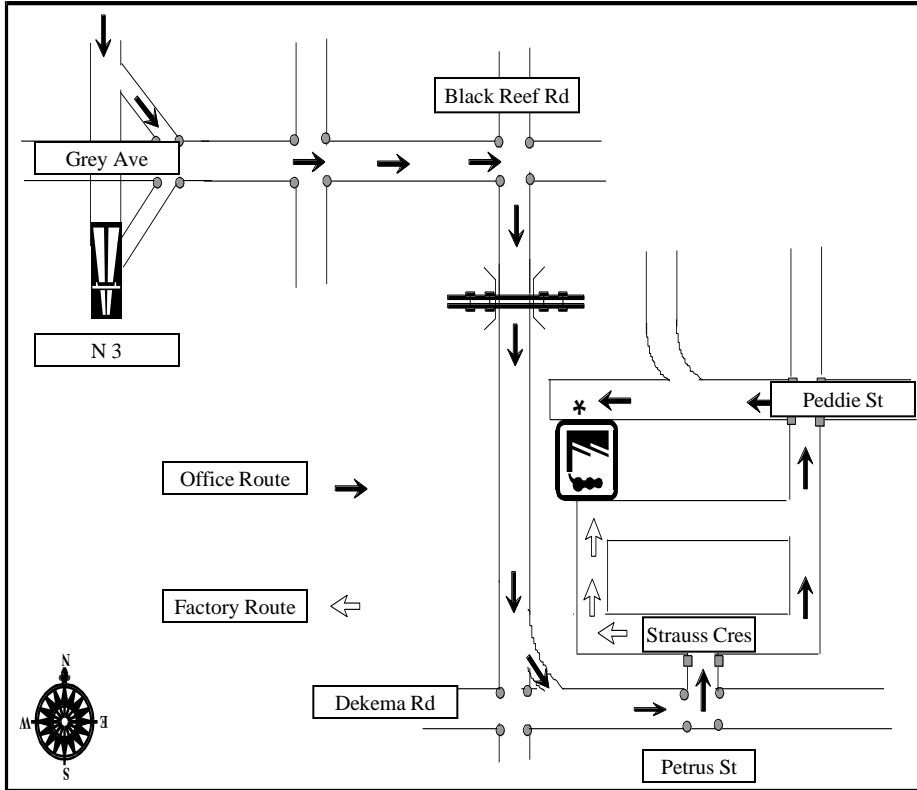

(011) 902-6735/9

Directions to TRIDENT S.A.

From the north take the N3 Southbound (Durban route). Take

the *Grey Avenue* off ramp. At the  turn  into *Grey Avenue*.

Continue along *Grey Avenue* through one set of  At the second set of 

turn  into *Black Reef Road*. Continue down *Black Reef Road* over the railway line and turn  at the next set of  into *Dekema Road*.

At the Imperial Toyota showroom  turn  into *Petrus Street*. At

the T-junction turn  into *Strauss Crescent*. Continue round the

first corner on to the . At the  turn  into *Peddie Street*,

follow *Peddie Street* straight on to the semi dirt road, until you arrive at

the offices on your left hand side.